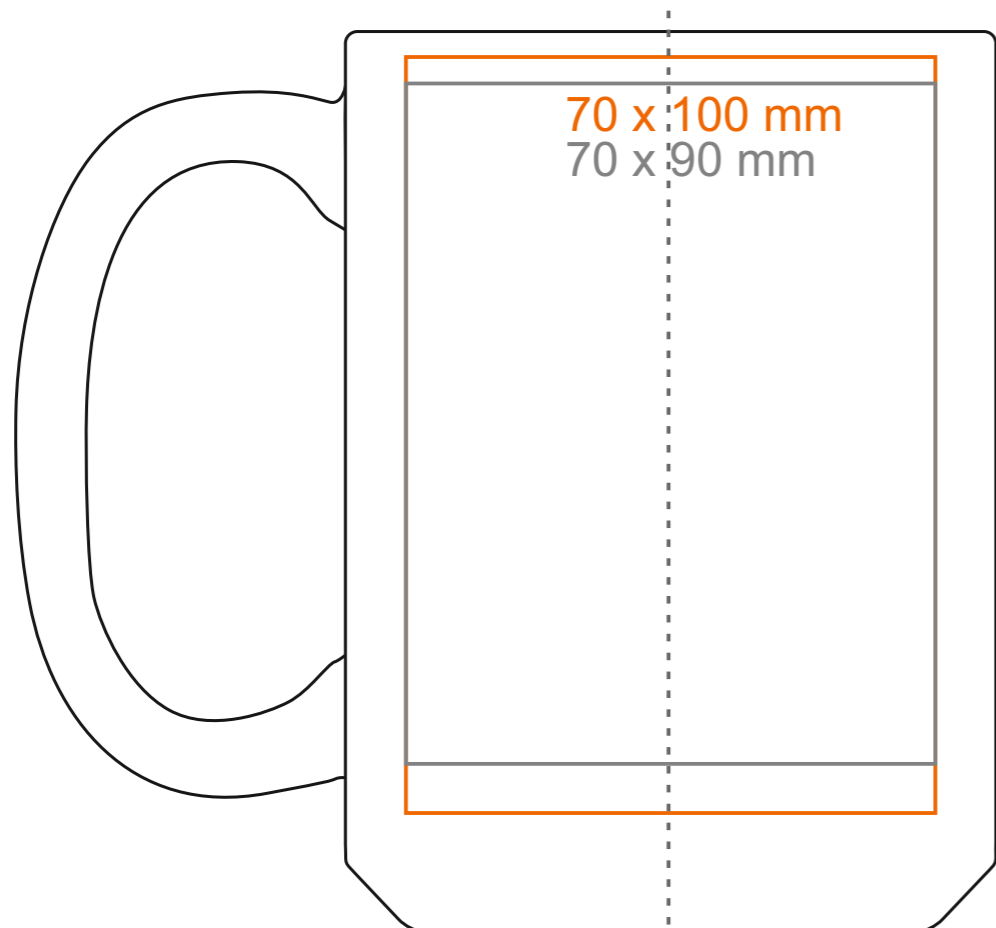

M_552 Nevada

450 ml / h: 119 mm / Ø 86 mm

Imprint on the handle
 Imprint on the inside
 Imprint on the bottom inside
 Imprint on the bottom outside

- 100 x 10 mm
- 50 x 20 mm
- Ø 50 mm
- Ø 45 mm

*In the case of projects for transfer print running outside of the standard print area, please contact our sales department.

[How to prepare print material](#)

meaning

- Transfer Print
- Sensitive Touch
- Direct Print