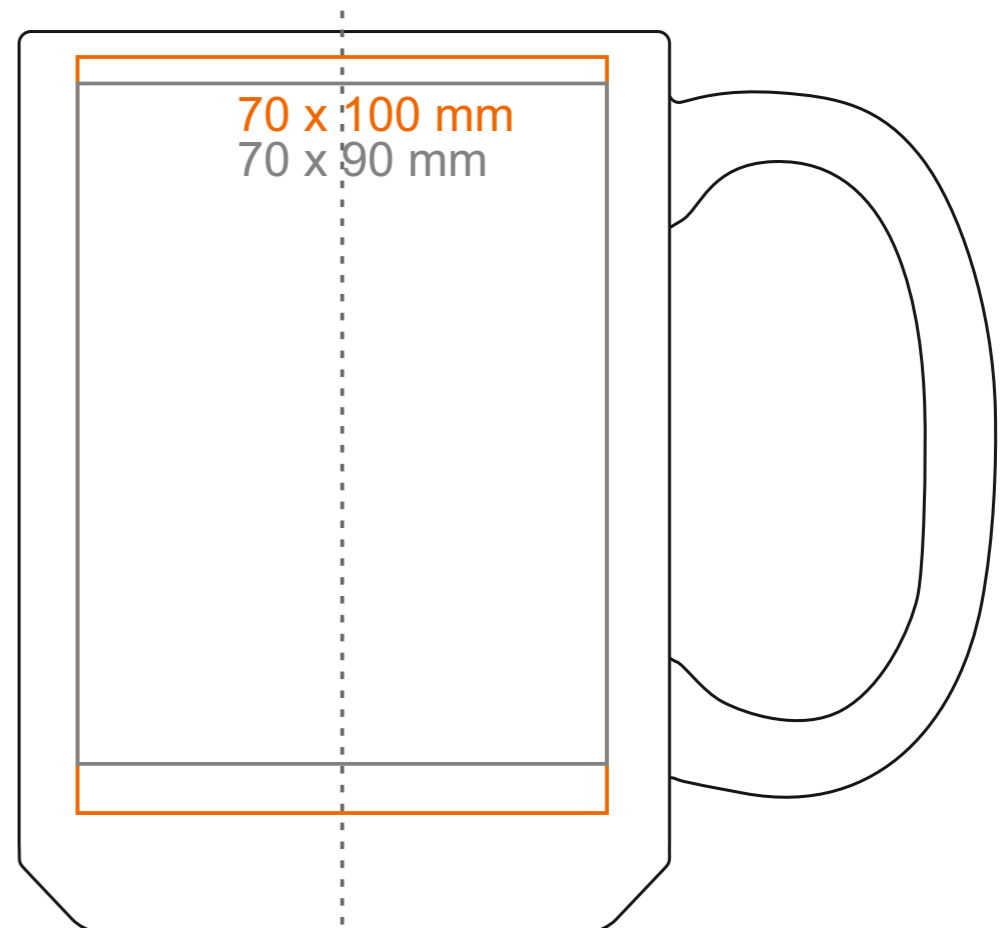

M_552 Nevada

450 ml / h: 119 mm / Ø 86 mm

Imprint on the handle
 Imprint on the inside
 Imprint on the bottom inside
 Imprint on the bottom outside

- 100 x 10 mm
- 50 x 20 mm
- Ø 50 mm
- Ø 45 mm

*In the case of projects for transfer print running outside of the standard print area, please contact our sales department.

[How to prepare print material](#)

meaning

- Transfer Print
- Sensitive Touch
- Direct Print