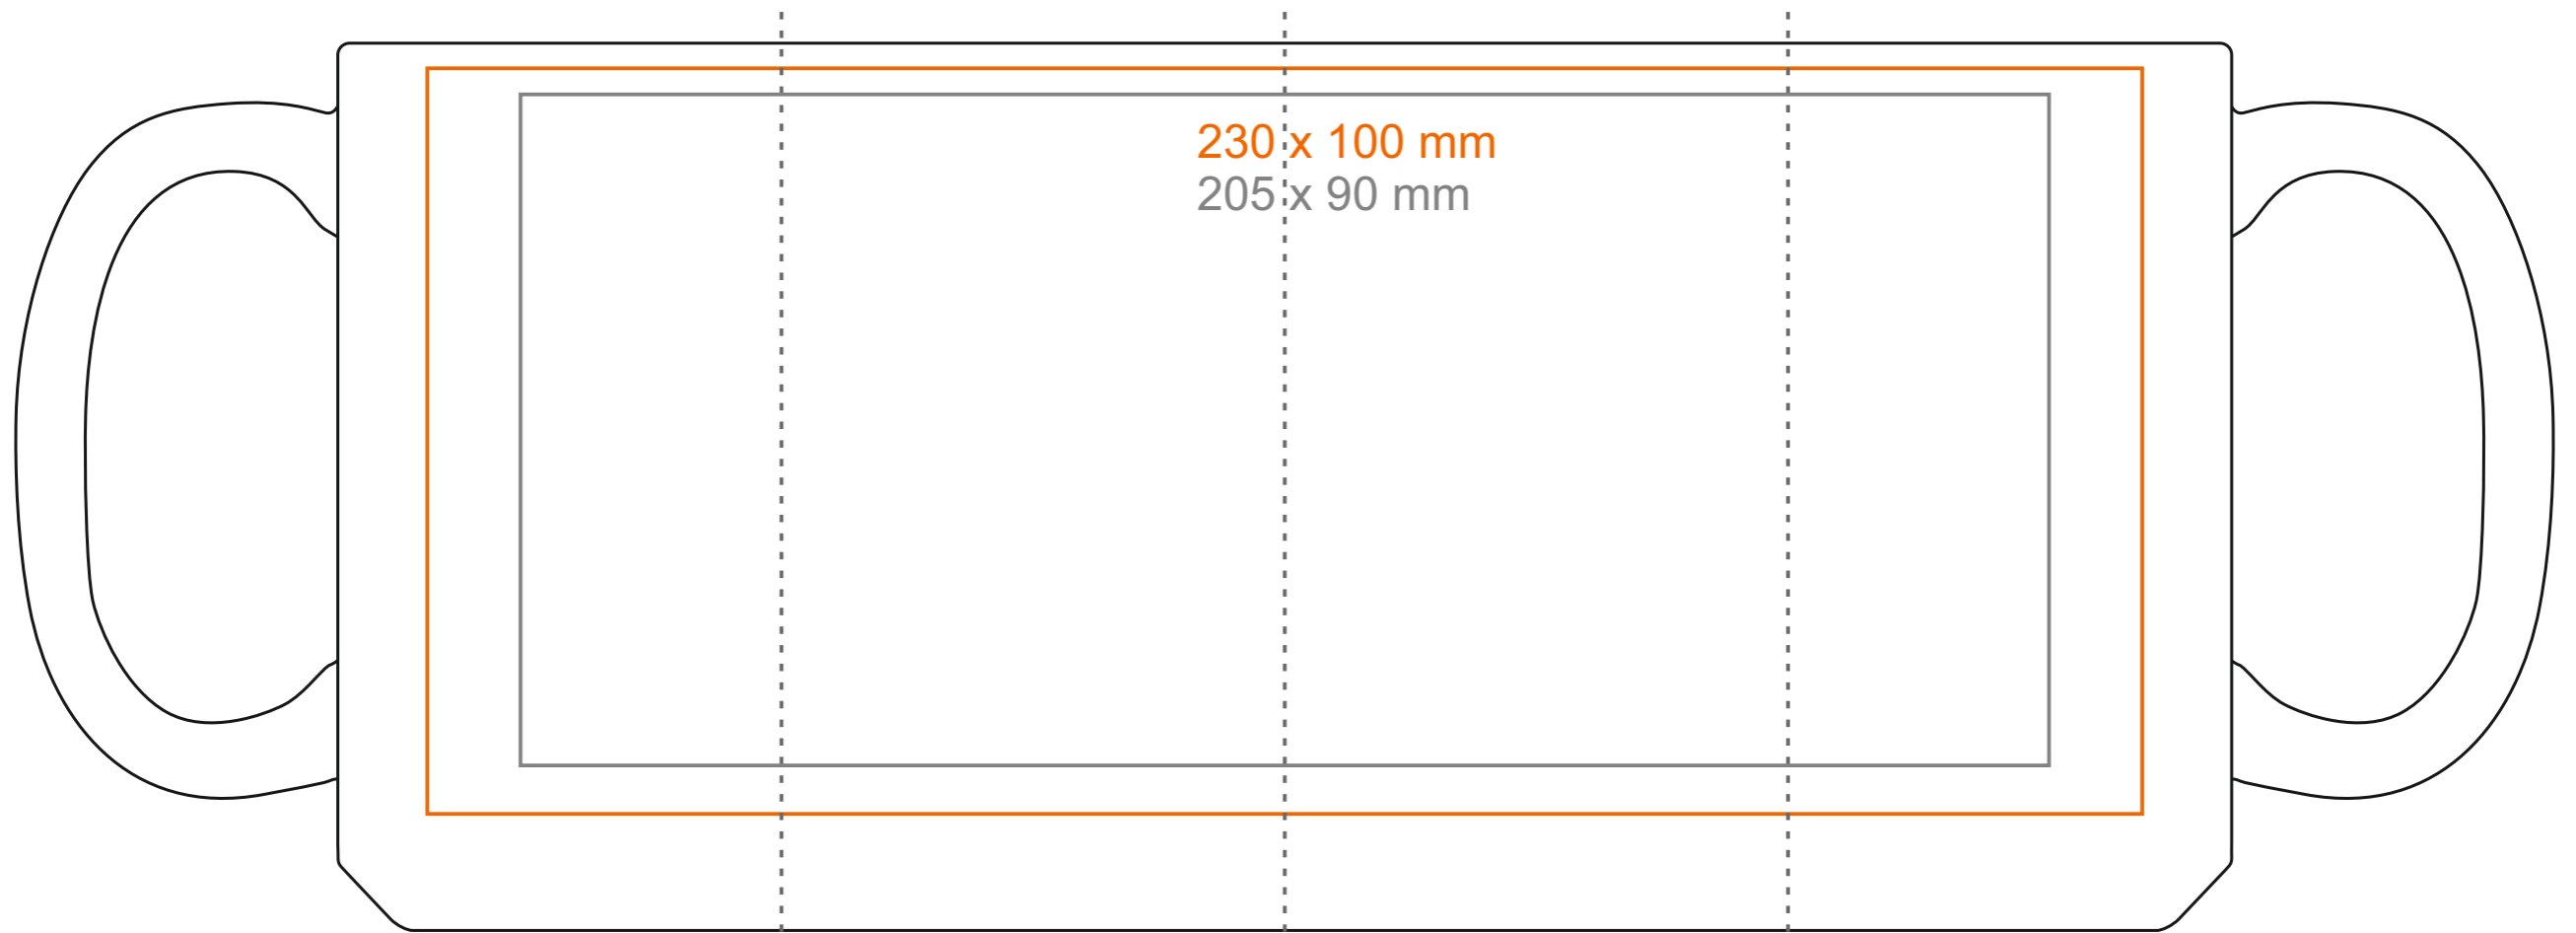

M_552 Nevada

450 ml / h: 119 mm / Ø 86 mm

Imprint on the handle
 Imprint on the inside
 Imprint on the bottom inside
 Imprint on the bottom outside

- 100 x 10 mm
- 50 x 20 mm
- Ø 50 mm
- Ø 45 mm

*In the case of projects for transfer print running outside of the standard print area, please contact our sales department.

[How to prepare print material](#)

meaning

- Transfer Print
- Sensitive Touch
- Direct Print